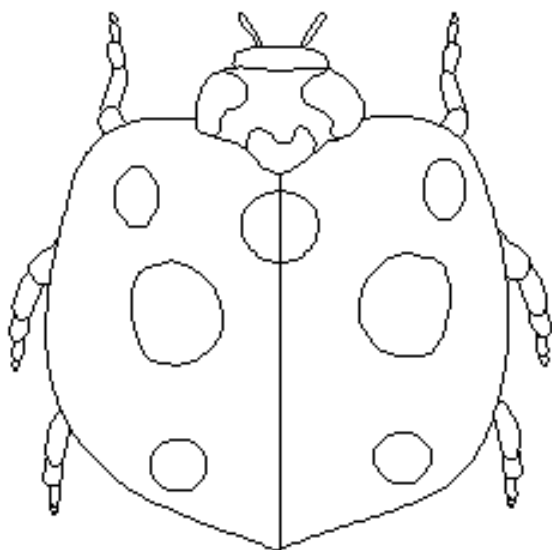

Name: _____

Ladybug Life Cycle Sequencing Cards

Print the page, color the pictures, cut the cards out, and finally put the cards in order.

Larva

The larva molts (sheds its skin) many times as it grows. The larval stage lasts 2 to 4 weeks

Eggs

Tiny yellow eggs are laid on leaves. They hatch in 3-7 days.

Adult

Adults live for a few months.

Pupa

This stage lasts 5 to 7 days.

©EnchantedLearning.com